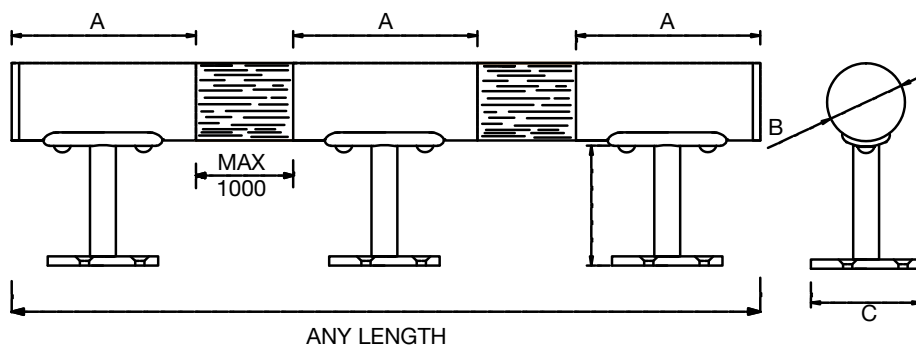

ASH 1000 Balustrades & DDA Hand Rails Range

Technical Specification

Detailed Photography

Technical Illustration

Style	A	B	C	D	E	F	Finish	Code
ASH 1000	100	42	60	NA	NA	NA	Polished Stainless	CP
							Satin Stainless	SS
							Iroko	IR
							American Oak	AO
							Maple	MP
							Mahogany	BM