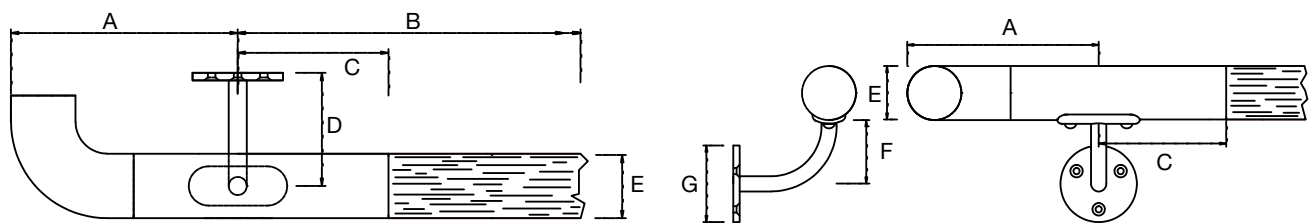

ASH 1020 Balustrades & DDA Hand Rails Range

Technical Specification

Detailed Photography

Technical Illustration

Style	A	B	C	D	E	F	G	Finish	Code
ASH 1020	150	1200 (C/C)	100	75	42	42	60	Polished Stainless	CP
								Satin Stainless	SS
								Iroko	IR
								American Oak	AO
								Maple	MP
								Mahogany	BM

** Extra fixing points may be required on some sizes.
Contact our technical department for assistance.

Ordering Guide

Please use the following guide as an example when placing an order.

Style

ASH1020. PS

Finish